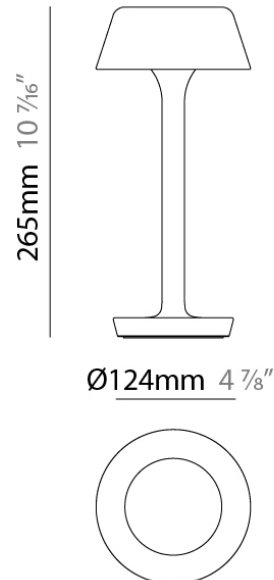

FIREFLY PORTABLE

D84377-TIM

PROJECT _____

TYPE _____

NOTES _____

QUANTITY _____

DATE _____

GENERAL

Series: Firefly

Brand: Panzeri

Division: Design

Mounting Type: Portable

Mounting Location: Table

PHYSICAL

Shape: Round

Diameter (mm): 124

Diameter (in): 4 ⁷/₈

Height (mm): 265

Height (in): 10 ⁷/₁₆

Light Distribution: Direct

Weight (kg): 1.0550

Weight (lbs): 2.321

Screws: A4 stainless steel

Diffuser: Opal - Acrylic

Gasket: Silicone

Fixture Material: Aluminum Die Cast

ELECTRICAL

Lamp Type: LED

Input Wattage (W): 2

Input Voltage (V): 120

Output Voltage (V): 5

LED

Number of LEDs: 1

Color Temperature (°K): 2700

Max. Delivered Lumen (lm): 161

Nominal Lumen (lm): 328

CRI: >80 CRI

Efficiency (%): 49.1

Lamp Life (hrs): 70000

OPTICAL

RATINGS AND CERTIFICATIONS

Certified By: CSA Certified to UL and CSA Standards

IP rating: IP65