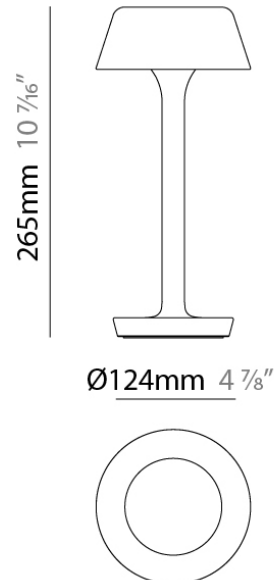

FIREFLY PORTABLE

D84377-BRZ

PROJECT _____

TYPE _____

NOTES _____

QUANTITY _____

DATE _____

GENERAL

Series: Firefly

Brand: Panzeri

Division: Design

Mounting Type: Portable

Mounting Location: Table

PHYSICAL

Shape: Round

Diameter (mm): 124

Diameter (in): 4 ⁷/₈

Height (mm): 265

Height (in): 10 ⁷/₁₆

Light Distribution: Direct

Weight (kg): 1.0550

Weight (lbs): 2.321

Screws: A4 stainless steel

Diffuser: Opal - Acrylic

Gasket: Silicone

Fixture Material: Aluminum Die Cast

ELECTRICAL

Lamp Type: LED

Input Wattage (W): 2

Dimming: 5-Step Touch Dimming

Input Voltage (V): 120

Output Voltage (V): 5

LED

Number of LEDs: 1

Color Temperature (°K): 2700

Max. Delivered Lumen (lm): 161

Nominal Lumen (lm): 328

CRI: >80 CRI

Efficiency (%): 49.1

Lamp Life (hrs): 70000

OPTICAL

RATINGS AND CERTIFICATIONS

Certified By: CSA Certified to UL and CSA Standards

IP rating: IP65